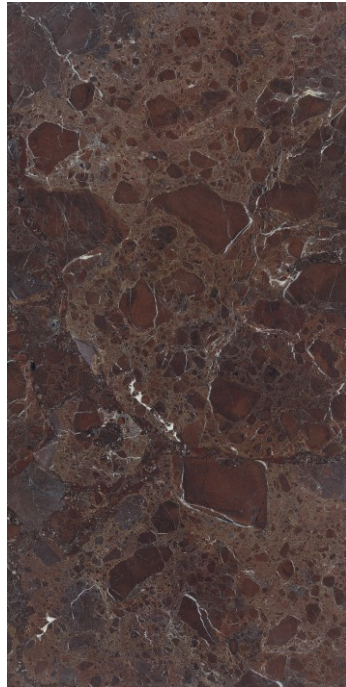

**600x
1200mm** | **Glossy
Surface**

www.pengvinceramics.com

Marvel Decor

Marvel Dark

Marvel Light

Sophistication
for Discerning
Abodes

glimmer
COLLECTION

Marvel Decor
Marvel Dark
Marvel Light