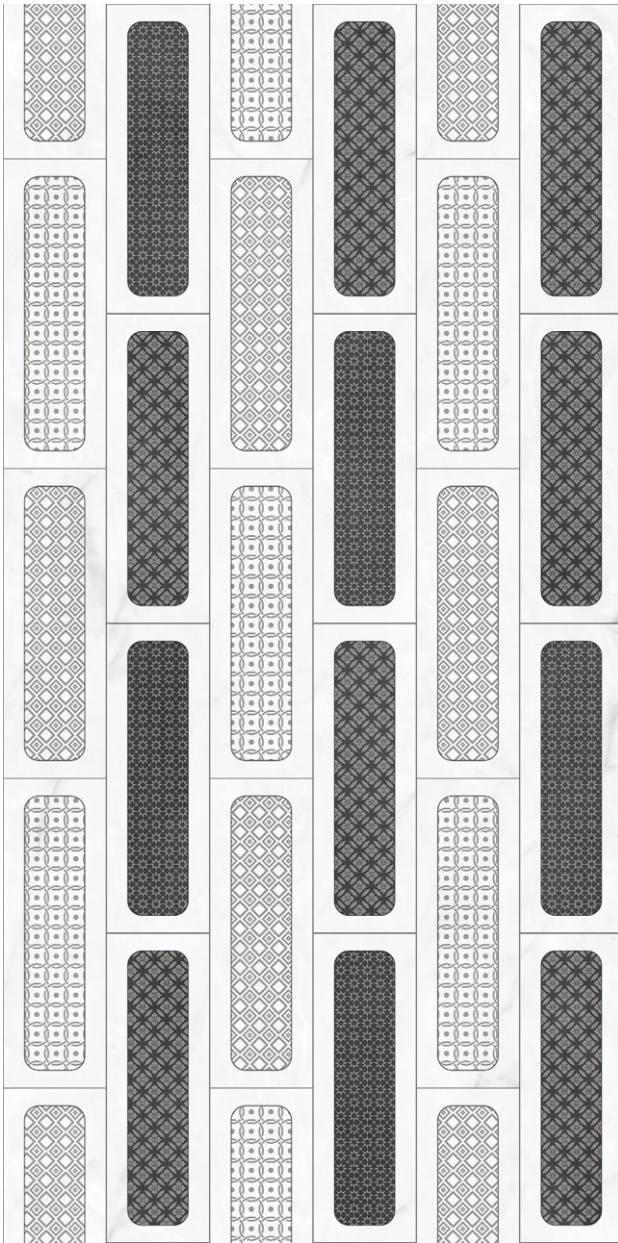

Lembert Decor