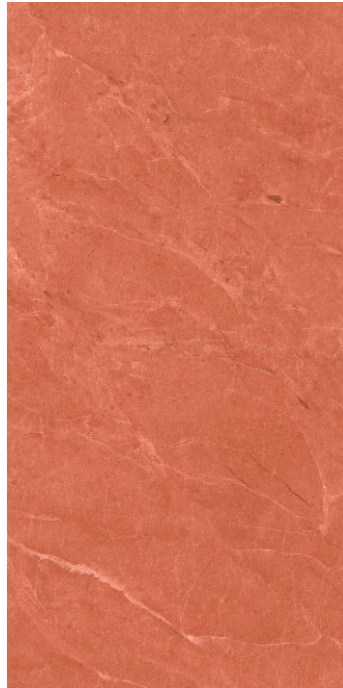

glimmer
COLLECTION

Rose
Decor

600x
1200mm

Glossy
Surface

www.pengvinceramics.com

Rose Decor

Rose Dark

Rose Light