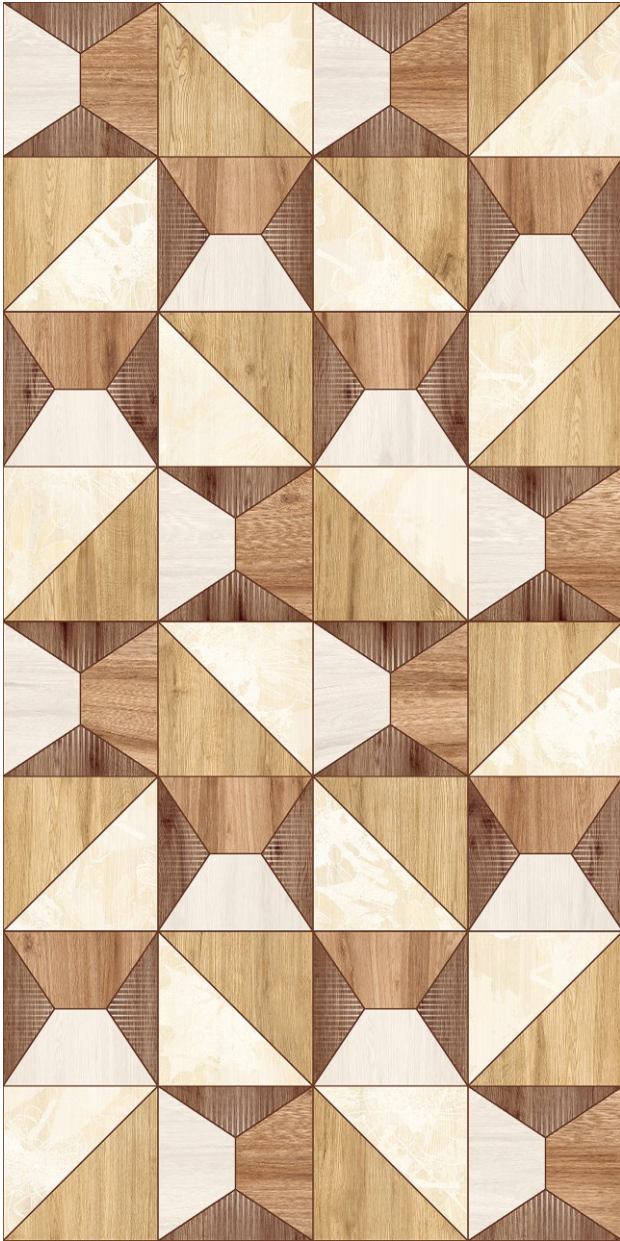

www.pengvinceramics.com

glimmer
COLLECTION

600x
1200mm | **Glossy**
Surface

www.pengvinceramics.com

Melody Decor

Sophistication
for Discerning
Abodes

Melody Dark

Melody Light