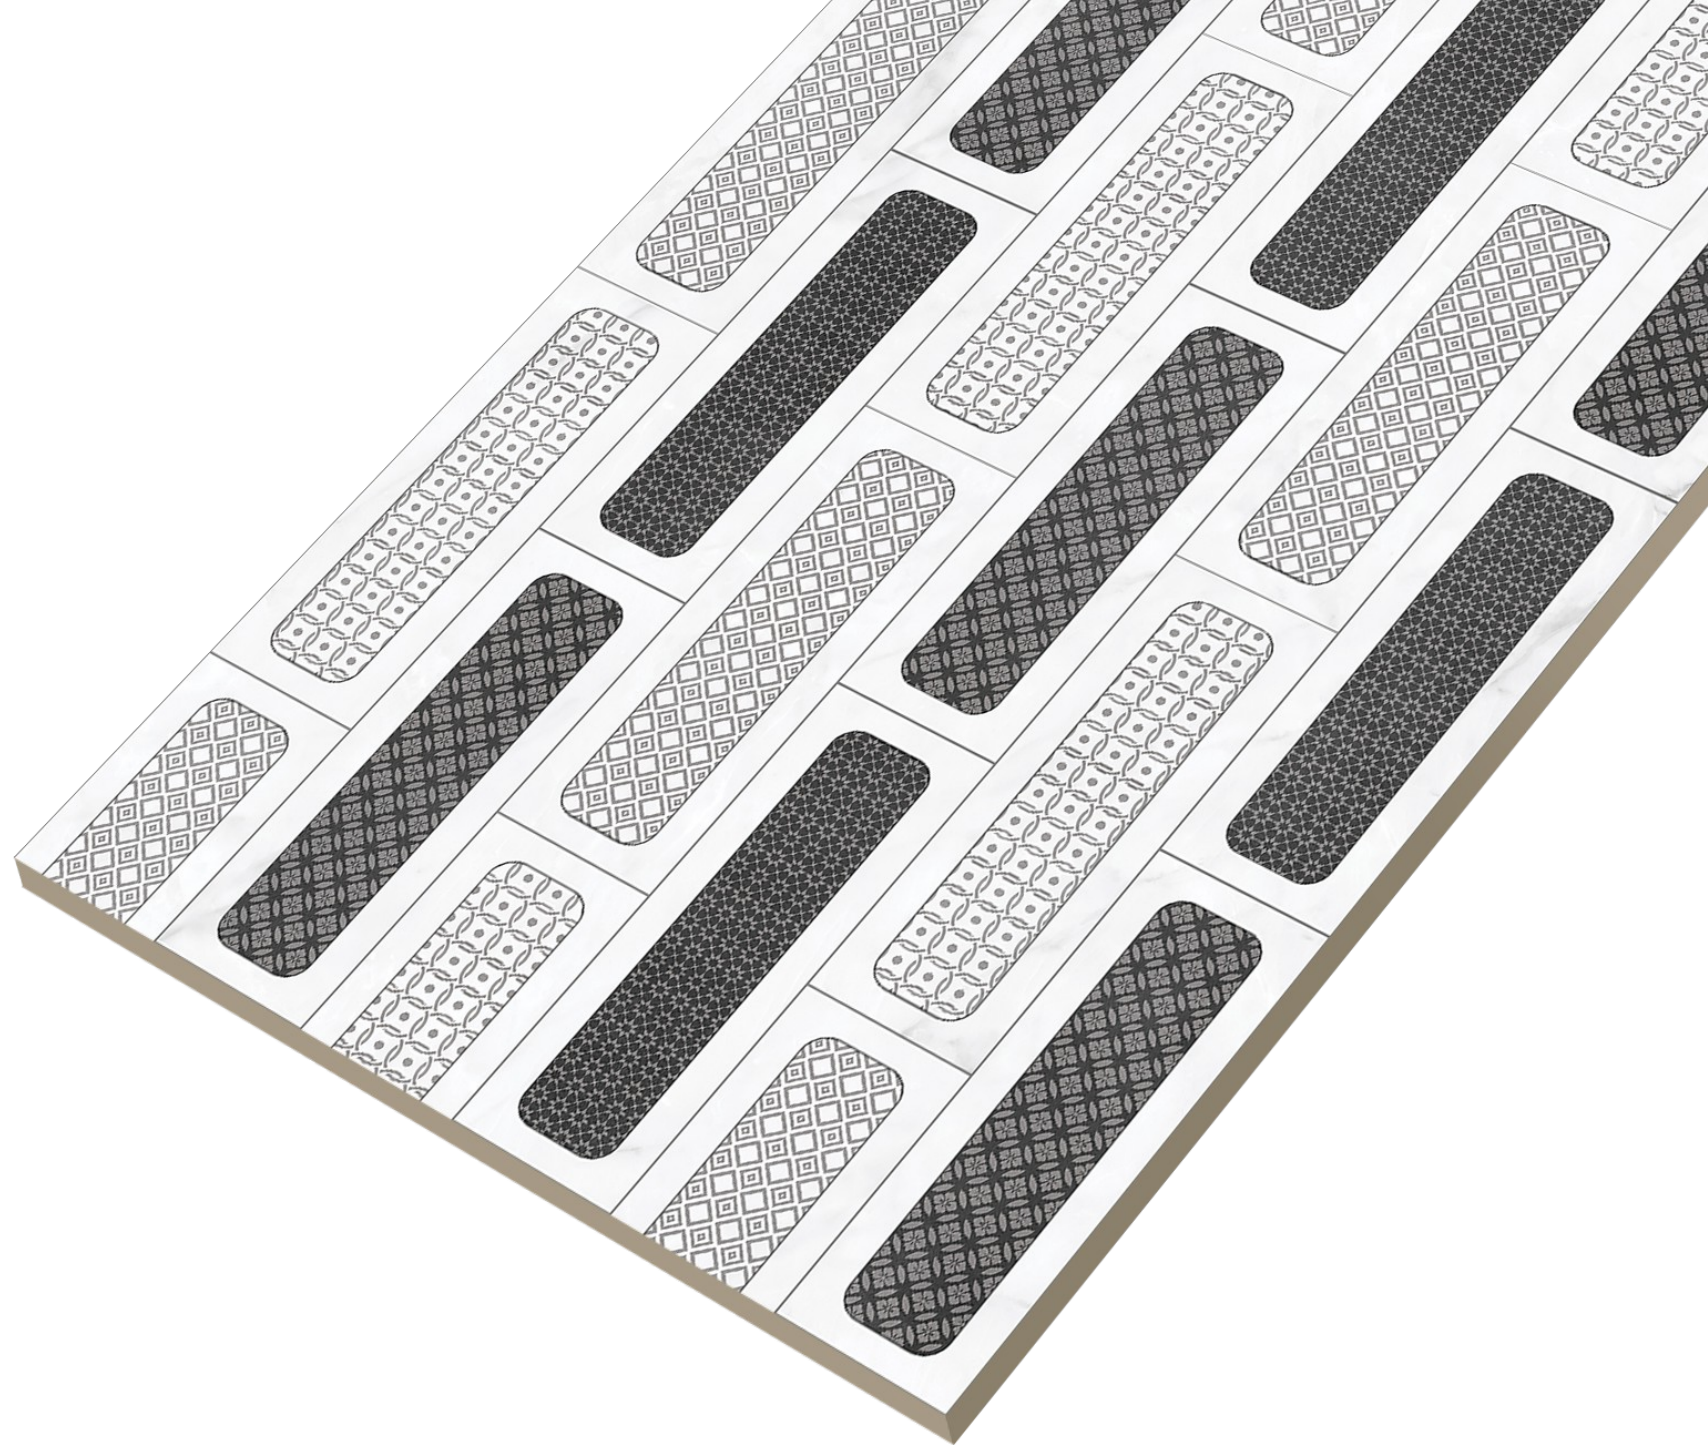

glimmer
COLLECTION

Illusion Decor
Illusion Light

www.pengvinceramics.com

glimmer

COLLECTION

Lembert
Decor

600x
1200mm | Glossy
Surface

www.pengvinceramics.com