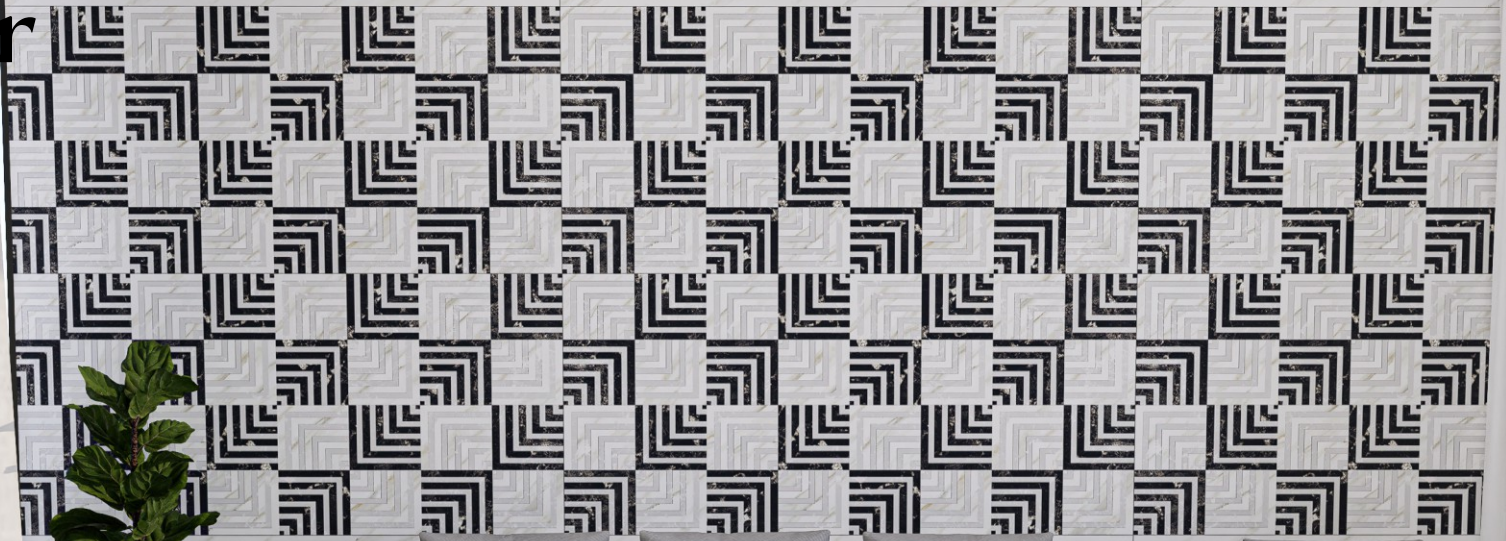

glimmer
COLLECTION

Illusion Decor
Illusion Light

www.pengvinceramics.com